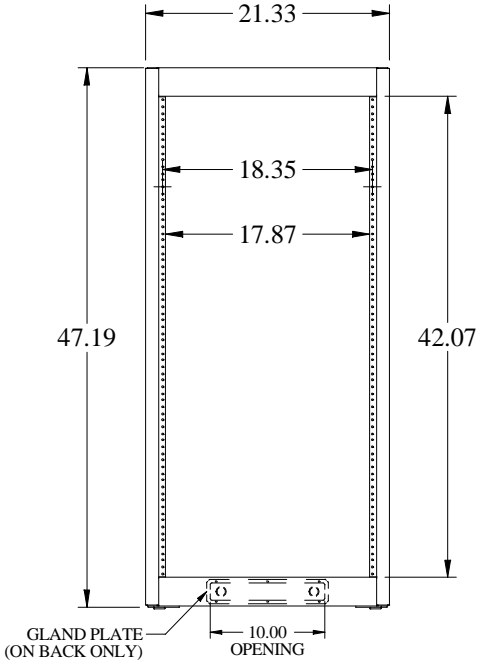

 PART No. REFK1904224
for more information visit
www.hammondmfg.com
Data subject to change without notice
Isometric drawing Not to Scale

TOP VIEW

LEFT SIDE VIEW

FRONT VIEW

SIDE CROSS SECTION

BOTTOM VIEW